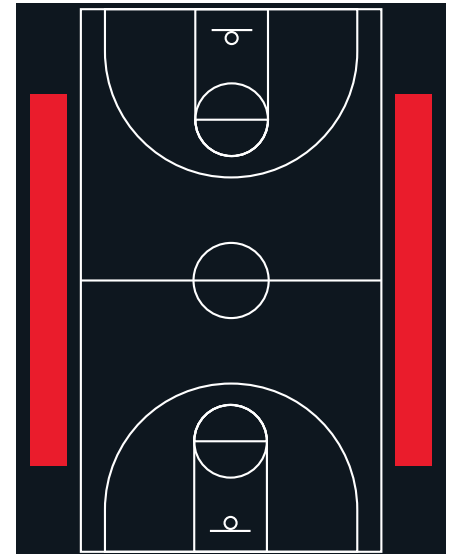

Side Armor Storage Cart

Item No.: CASACART
Description: Side Armor Cart'
Holds 2 rolls up to 40'