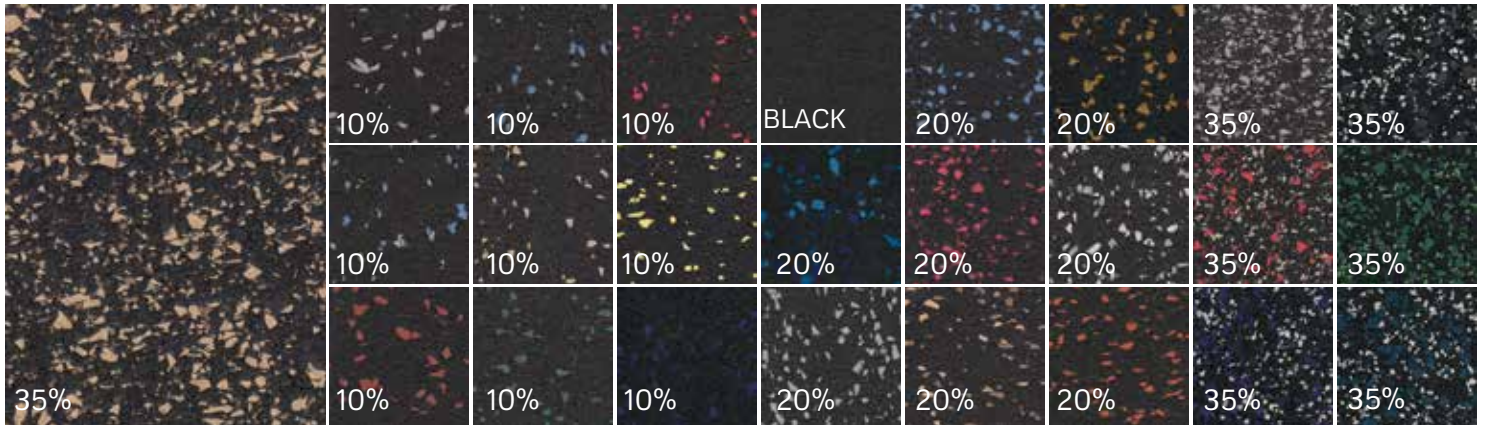

# Robbins Galaxy Classic Colors

## 1/4" Thickness Color Options

## 5/16" Thickness Color Options

## 1/2" Thickness Color Options

\*Custom color options available.  
Minimum quantities required. Actual floor colors may be slightly different from color examples. Consult dealer for color accuracy.

- BLACK
- BLUE GREY
- BLUE GREY
- GREY
- TAN
- YELLOW
- GREEN
- BRICK RED
- BRIGHT RED
- PURPLE
- TAN BROWN
- BLUE
- BRIGHT BLUE
- ORANGE
- ORANGE GREY
- GREY GREY
- GOLD
- GOLD WHITE
- BRIGHT WHITE
- GREEN RED
- GREY
- GREY BLUE WHITE
- GREEN
- DARK BLUE WHITE
- TAN BLUE
- RED
- PURPLE
- TAN
- DARK GREY
- LIGHT GREY