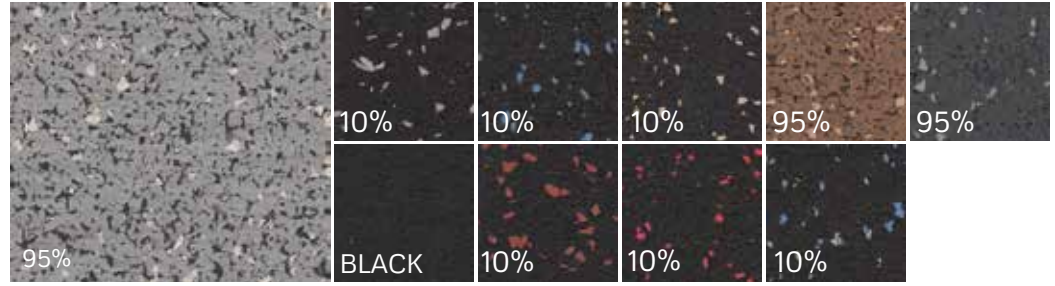

5/16" Thickness Color Options