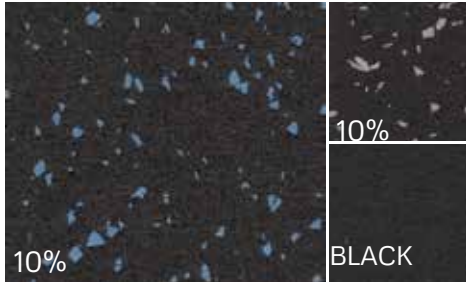

*\*Thickness options vary by product.*

**PROVEN  
Safety**

**PROVEN  
Performance**

**PROVEN  
Winners**

# Robbins Galaxy Classic Colors

## 1/4" Thickness Color Options

## 1/2" Thickness Color Options

\*Custom color options available.  
Minimum quantities required. Actual floor colors may be slightly different from color examples. Consult dealer for color accuracy.

- BLACK
- BLUE GREY
- BLUE GREY
- GREY
- TAN
- YELLOW
- GREEN
- BRICK RED
- BRIGHT RED
- PURPLE
- TAN BROWN
- BLUE
- BRIGHT BLUE
- ORANGE
- ORANGE GREY
- GREY GREY
- GOLD
- GOLD WHITE
- BRIGHT WHITE
- GREEN RED
- GREY
- GREY BLUE WHITE
- GREEN
- DARK BLUE WHITE
- TAN BLUE
- RED
- PURPLE
- TAN
- DARK GREY
- LIGHT GREY