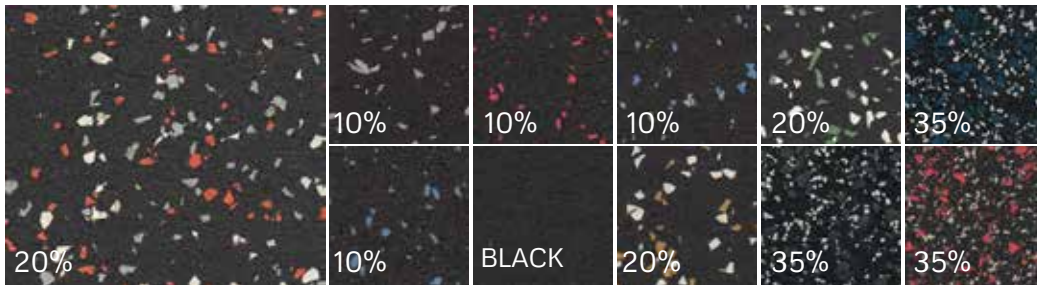

1/2" Thickness Color Options

*Custom color options available.
Minimum quantities required. Actual floor colors may be slightly different from color examples. Consult dealer for color accuracy.

- BLACK
- BLUE GREY
- BLUE GREY
- GREY
- TAN
- YELLOW
- GREEN
- BRICK RED
- BRIGHT RED
- PURPLE
- TAN BROWN
- BLUE
- BRIGHT BLUE
- ORANGE
- ORANGE GREY
- GREY GREY
- GOLD
- GOLD WHITE
- BRIGHT WHITE
- GREEN RED
- GREY
- GREY BLUE WHITE
- GREEN
- DARK BLUE WHITE
- TAN BLUE
- RED
- PURPLE
- TAN
- DARK GREY
- LIGHT GREY

Options	10% EPDM	20% EPDM	35% EPDM	95%
1/4" Thickness	X X X			
5/16" Thickness	X X X X X X X			X X X
3/8" Thickness	X X X X X X X X X X	X X X X X X X X	X X X X X X X X	
1/2" Thickness	X X X X X		X X X X X X	
Available in Tiles	X X X X X X			
Available in Rolls	X X X X X X X X X X	X X X X X X X X X X	X X X X X X X X	X X X